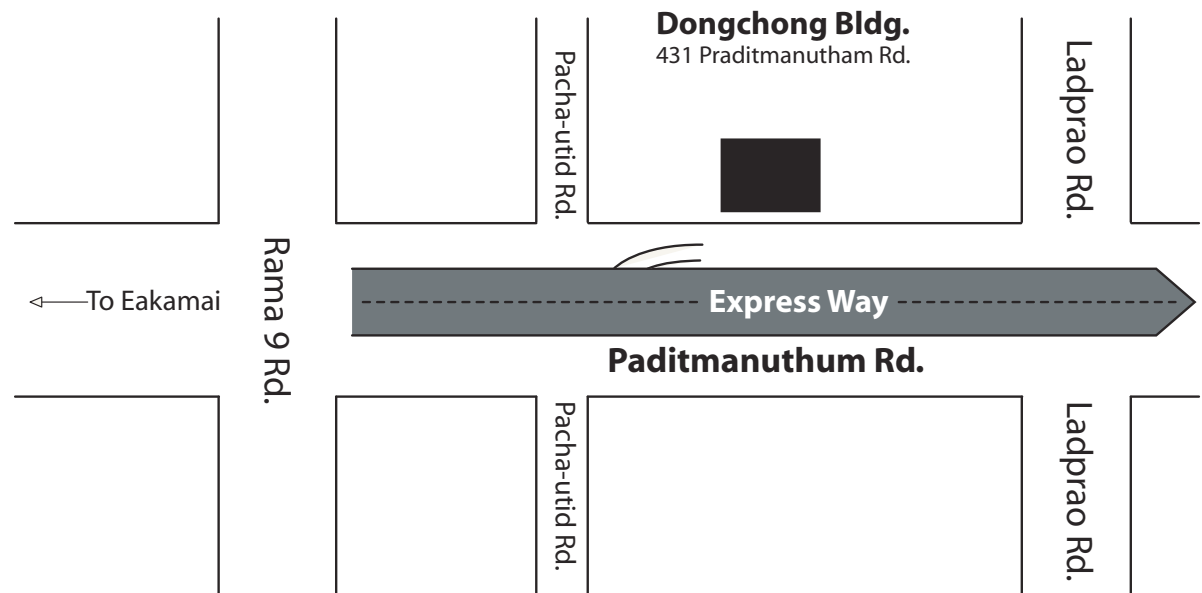

by Dongchong

Contact Us

Showroom Dongchong Building

431 Praditmanudham Road
Wangthonglarng Bangkok 10310

Please Call : (662) 664-8686
Mobile : (668) 9119-7654
or (668) 1485-1678

www.dongchong.com

Showroom Open : Wednesday to Sunday (12.00 pm. – 20.00 pm.)
Showroom Close : Monday, Tuesday and [National Public Holiday](#)