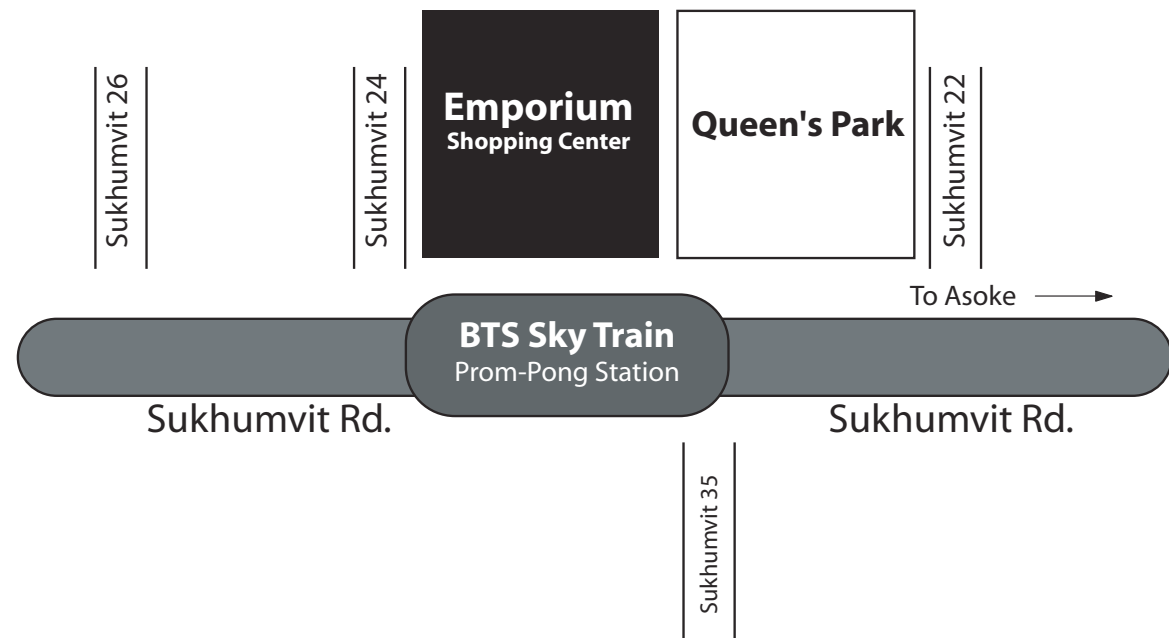

Contact Us

Showroom Emporium

Panache Home Furnishing
Emporium Shopping Center (4th Floor)
Telephone : (662) 664-8686
Fax : (662) 644-8687

Email : panache@dongchong.com

www.dongchong.com

Showroom Open : Everyday (11.00 am. – 20.00 pm.)